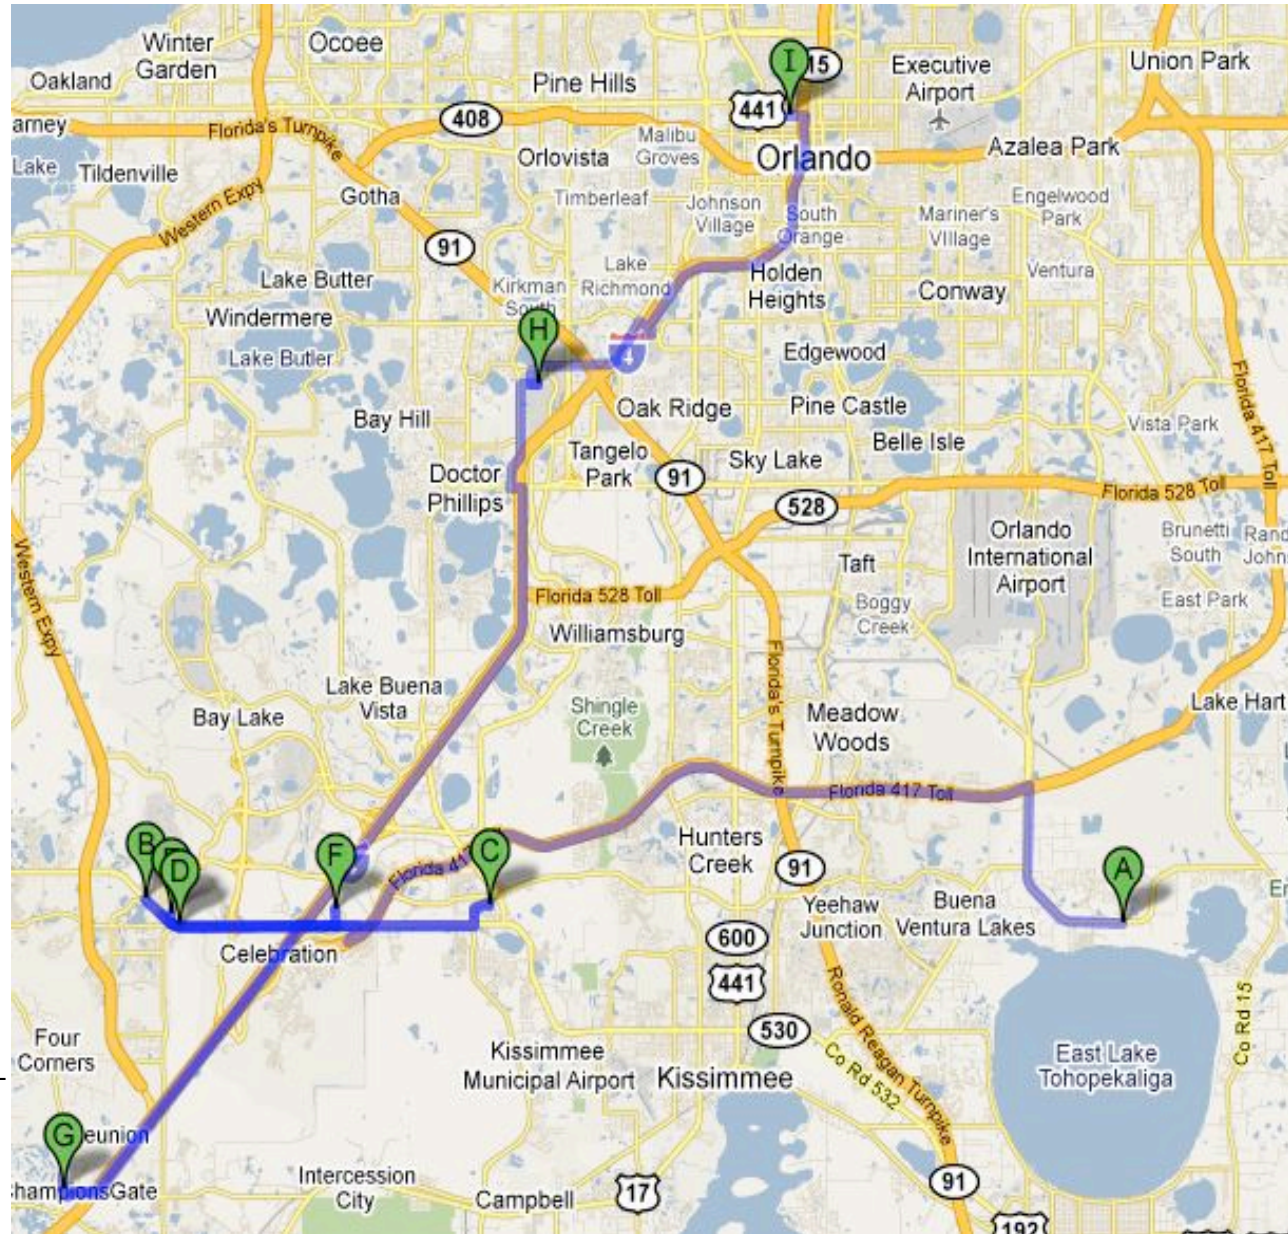

KISSIMMEE HOTELS & VENUES

- A** Austin Tindall Park –
4100 Boggy Creek Rd, Kissimmee, FL
- B** Best Western Lakeside –
7769 W Irlo Bronson Hwy Kissimmee, FL
- C** Country Inn & Suites –
5001 Calypso Cay Way Kissimmee, FL
- D** Ramada Gateway –
7470 W. Irlo Bronson Hwy Kissimmee, FL
- E** Radisson World Gate –
3011 Maingate Ln, Kissimmee, FL
- F** Radisson resort Celebration –
2900 Parkway Blvd Kissimmee, FL
- G** Omni Orlando Resort –
1500 Masters Blvd Championsgate, FL
- H** Universal Studios –
1000 Universal Studios Plaza, Orlando, FL
- I** Amway Arena –
600 Amelia St, Orlando, FL

Directions From The OMNI To Competition Venues

FOOTBALL: Austin Tindal Park

Directions from the Host Hotel:

- Merge onto I-4 via ramp on the LEFT
- Follow for 3.5 miles and take SR-417N exit, EXTI 62, toward DISNEY WORLD/AIRPORT/CELEBRATION
- Take the SR-417 N exit toward INT'L AIRPORT/SANFORD
- Follow SR-417 N for about 16 miles
- Take Exit #17 on Boggy Creek Rd and turn RIGHT
- Follow for 4 miles
- Austin Tindall will be on your Right

CHEER: The Amway Arena

Directions from the Host Hotel:

- Merge onto I-4 via ramp on the LEFT
- Follow I-4 for about 25 miles
- Take to AMELIA STREET ext, EXIT 83B, towards US-17/CENTROPLEX/US-92/SR-50
- Turn LEFT onto W Amelia ST
- Parking Garages will be on the left